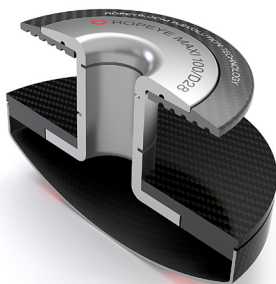

ROPEYE Maxi

The NEW Ropeye MAXI comes in two different versions: MAXI 80 and MAXI 100

Possible to order in Titanium or Mirrax

Double TDP according to your needs in weight and Maximum Working Load

Ropeye MAXI 80

Ropeye MAXI 100

MAXI / B	A Rope mm	B Loop mm	C Pad mm	D Hole mm	E Width mm	Weight /g	Max Breaking Load kg	Safe Working Load kg	TDP Material
MAXI 80/80	10	80	80	28	30	420 g	14000	7000	Titanium
MAXI 80/100	10	100	80	28	30	420 g	14000	7000	Titanium
MAXI 80/120	10	120	80	28	30	420 g	14000	7000	Titanium
MAXI 100/80	12	80	100	34	30	575 g	20000	10000	Mirrax
MAXI 100/100	12	100	100	34	30	575 g	20000	10000	Mirrax
MAXI 100/120	12	120	100	34	30	575 g	20000	10000	Mirrax