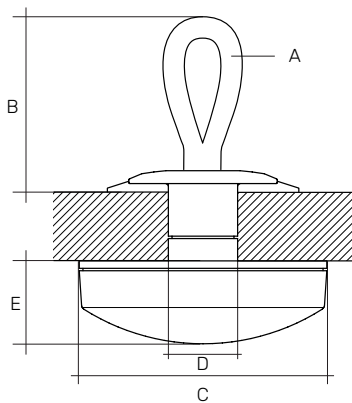

ROPEYE Maxi

The NEW Ropeye MAXI comes in two different versions: MAXI 80 and MAXI 100

Possible to order in Titanium or Mirrax

Double TDP according to your needs in weight and Maximum Working Load

Ropeye MAXI 80

Ropeye MAXI 100

MAXI / B	A Rope mm	B Loop mm	C Pad mm	D Hole mm	E Width mm	Weight /g	Max Breaking Load kg	Safe Working Load kg	TDP Material
MAXI 80/80	10	80	80	28	30	420 g	14000	7000	Titanium
MAXI 80/100	10	100	80	28	30	420 g	14000	7000	Titanium
MAXI 80/120	10	120	80	28	30	420 g	14000	7000	Titanium
MAXI 100/80	12	80	100	34	30	575 g	20000	10000	Mirrax
MAXI 100/100	12	100	100	34	30	575 g	20000	10000	Mirrax
MAXI 100/120	12	120	100	34	30	575 g	20000	10000	Mirrax