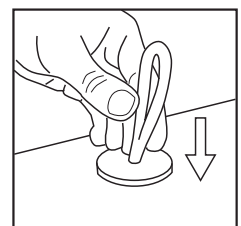

# ROPEYE XS

Ropeye has two different types of XS loops: carbon and glass fibre. Ropeye XS loops are suitable for inside fittings.

CARBON FIBRE

GLASS FIBRE

## Ropeye XS

	A Rope dia mm	B Loop mm	C Pad dia mm	D Width mm	Weight /g	Material
ROPEYE XS	3	30	40	3	4.6	Carbon
ROPEYE XS	3	30	40	3	4.5	Glass Fibre

© Ropeye is a registered trademark. All rights reserved.  
Ropeye technological design is patented.