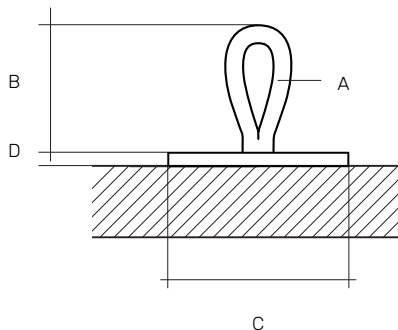

# ROPEYE XS

Ropeye has two different types of XS loops: carbon and glass fibre. Ropeye XS loops are suitable for inside fittings.

CARBON FIBRE

GLASS FIBRE

## Ropeye XS

	A Rope dia mm	B Loop mm	C Pad dia mm	D Width mm	Weight /g	Material
ROPEYE XS	3	30	40	3	4.6	Carbon
ROPEYE XS	3	30	40	3	4.5	Glass Fibre

© Ropeye is a registered trademark. All rights reserved.  
Ropeye technological design is patented.