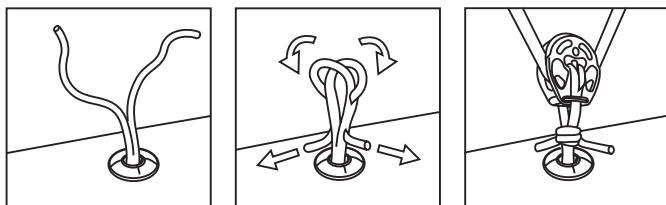

ROPEYE Twinline

Ropeye Twinline helps you attach the block straight to Ropeye without any additional details. The length of the noose is adjustable.

TWINLINE

ROPEYE TWL A	A Rope mm	B Loop mm	C Pad mm	Weight /g	Max Breaking Load kg	Safe Working Load kg	Suitable TDP for loop
ROPEYE TWL 4	4	200	50	28.5	1900	800	TDP14
ROPEYE TWL 5	5	200	50	32.5	2900	1450	TDP16
ROPEYE TWL 6	6	200	50	47.5	3900	1950	TDP18

NB! ALL PRODUCTS AVAILABLE IN GLASS FIBRE

TDP

TDP C	A Head dia mm	B Inner dia mm	C Outer dia mm	D Length mm	Weight /g	Material
TDP12	28	8	12	30	8.2	Anodised Aluminium
TDP14	30	10	14	30	10	Anodised Aluminium
TDP16	32	12	16	30	11.5	Anodised Aluminium
TDP18	34	14	18	30	12.3	Anodised Aluminium