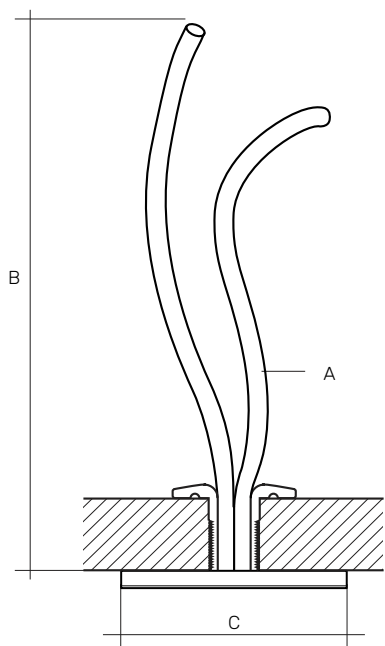

ROPEYE Twinline

Ropeye Twinline helps you attach the block straight to Ropeye without any additional details. The length of the noose is adjustable.

TWINLINE

ROPEYE TWL A	A Rope mm	B Loop mm	C Pad mm	Weight /g	Max Breaking Load kg	Safe Working Load kg	Suitable TDP for loop
ROPEYE TWL 4	4	200	50	28.5	1900	800	TDP14
ROPEYE TWL 5	5	200	50	32.5	2900	1450	TDP16
ROPEYE TWL 6	6	200	50	47.5	3900	1950	TDP18

NB! ALL PRODUCTS AVAILABLE IN GLASS FIBRE

TDP

TDP C	A Head dia mm	B Inner dia mm	C Outer dia mm	D Length mm	Weight /g	Material
TDP12	28	8	12	30	8.2	Anodised Aluminium
TDP14	30	10	14	30	10	Anodised Aluminium
TDP16	32	12	16	30	11.5	Anodised Aluminium
TDP18	34	14	18	30	12.3	Anodised Aluminium