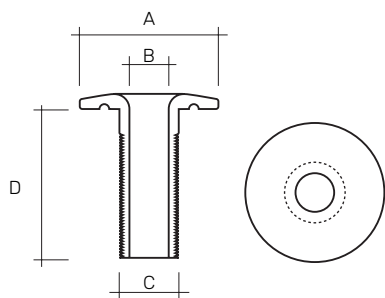

ROPEYE Twinline

Ropeye Twinline helps you attach the block straight to Ropeye without any additional details. The length of the noose is adjustable.

TWINLINE

ROPEYE TWL A	A Rope mm	B Loop mm	C Pad mm	Weight /g	Max Breaking Load kg	Safe Working Load kg	Suitable TDP for loop
ROPEYE TWL 4	4	200	50	28.5	1900	800	TDP14
ROPEYE TWL 5	5	200	50	32.5	2900	1450	TDP16
ROPEYE TWL 6	6	200	50	47.5	3900	1950	TDP18

NB! ALL PRODUCTS AVAILABLE IN GLASS FIBRE

TDP

TDP C	A Head dia mm	B Inner dia mm	C Outer dia mm	D Length mm	Weight /g	Material
TDP12	28	8	12	30	8.2	Anodised Aluminium
TDP14	30	10	14	30	10	Anodised Aluminium
TDP16	32	12	16	30	11.5	Anodised Aluminium
TDP18	34	14	18	30	12.3	Anodised Aluminium